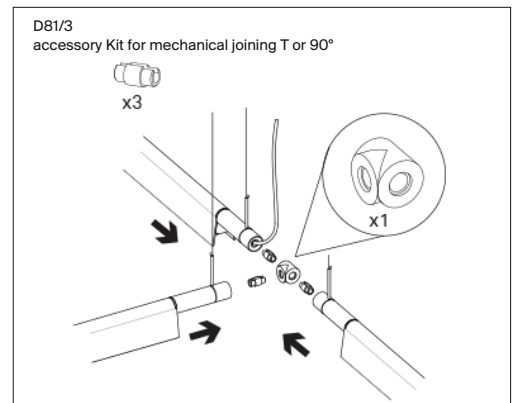

Ceiling rose push/DALI  
D81/25D 1D810/25D000 white

Ceiling rose phase cut  
D81/7T 1D810/7T0000 white

Accessory  
D81/2 1D810/200001 black  
D81/3 1D810/300001 black

(\*) Power consumption by device