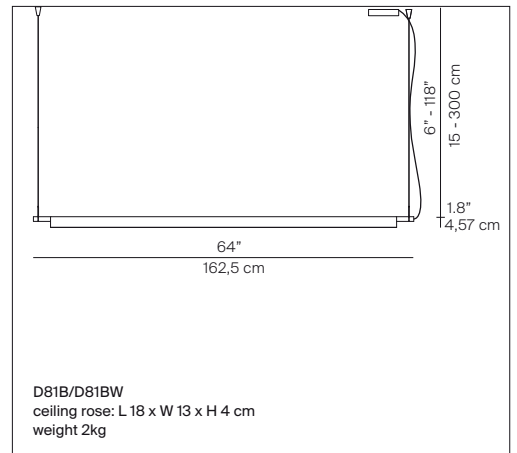

Rating:   220-240 V ~ 50/60 Hz  
IP20

Marking: 

Reference code: Structure

D81B1	1D810B010030	brass
3000K	1D810B010020	alu
	1D810B010001	black
D81BW1	1D810BW10030	brass
2700K	1D810BW10020	alu
	1D810BW10001	black