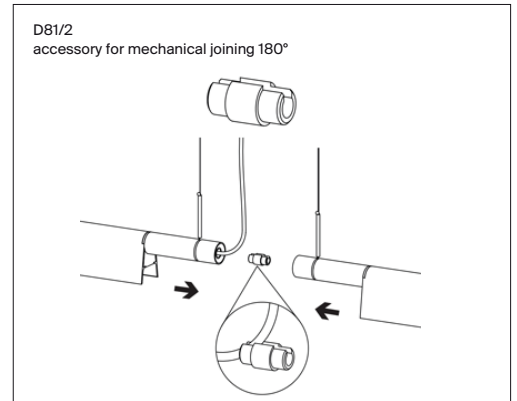

Ceiling rose push/DALI  
D81/25D 1D810/25D000 white

Ceiling rose phase cut  
D81/7T 1D810/7T0000 white

Accessory  
D81/2 1D810/200001 black  
D81/3 1D810/300001 black

(\*) Power consumption by device