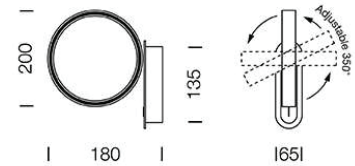

PROJECT : _____
SALE : _____

Lampitude®
TURN ON YOUR ATTITUDE

Product

Dimension

Specification

ITEM CODE : TIESEL-W-BK
SERIES : TIESEL
BRAND : LAMPTITUDE
LAMP TYPE : LED
LAMP BASE : 1*LED 9W
DESCRIPTION : WALL LAMP
INSTALLATION : SURFACE MOUNTED WALL
MATERIAL : POWDER COATED STEEL
COLOR : WHITE, BLACK
CONTROL GEAR : N/A
REFLECTOR : N/A