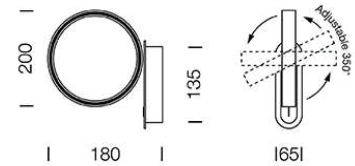

PROJECT : _____

SALE : _____

Lampitude®
TURN ON YOUR ATTITUDE

Product

Dimension

Specification

ITEM CODE	:	TIESEL-W-WD
SERIES	:	TIESEL
BRAND	:	LAMPTITUDE
LAMP TYPE	:	LED
LAMP BASE	:	1*LED 9W
DESCRIPTION	:	WALL LAMP
INSTALLATION	:	SURFACE MOUNTED WALL
MATERIAL	:	POWDER COATED STEEL
COLOR	:	WHITE, WOOD
CONTROL GEAR	:	N/A
REFLECTOR	:	N/A