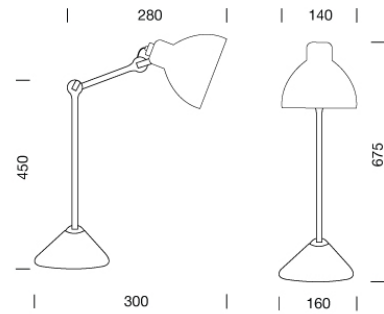

PROJECT : _____

SALE : _____

Lampitude®
TURN ON YOUR ATTITUDE

Product

Dimension

Specification

ITEM CODE : TRIX-C-BK
SERIES : TRIX
BRAND : LAMPTITUDE
LAMP TYPE : INCANDESCENT OR LED
LAMP BASE : 1*E14 MAX 40W
DESCRIPTION : TABLE LAMP
INSTALLATION : STANDING LAMP
MATERIAL : STEEL
NET WEIGHT : 3.9 kg
COLOR : BLACK
CONTROL GEAR : N/A
REFLECTOR : N/A