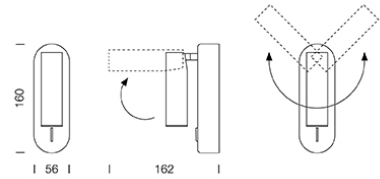

PROJECT : _____

SALE : _____

Lampitude®
TURN ON YOUR ATTITUDE

Product

Dimension

Specification

ITEM CODE	:	TUSE-W1-GM
SERIES	:	TUSE
BRAND	:	LAMPTITUDE
LAMP TYPE	:	LED
LAMP BASE	:	1*CREE LED 3W 2700K
DESCRIPTION	:	WALL LAMP
INSTALLATION	:	SURFACE MOUNTED WALL
MATERIAL	:	ANODISED ALUMINIUM
COLOR	:	MATT GUNMETAL
CONTROL GEAR	:	LED DRIVER INCLUDED
REFLECTOR	:	N/A